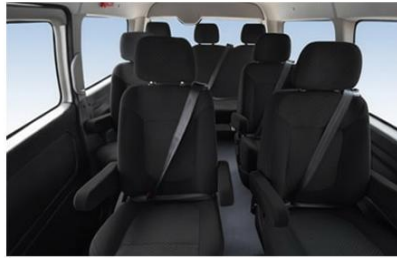

STARMAC MPV Series

THE NEW SPACE

an enjoyable journey awaits you.

Explore the STARMAC MPV MX. Regardless of the location, distance, or event, the MPV MX offers versatility and practicality to meet your requirements, featuring a luxurious and spacious interior that can hold up to 9 passengers along with their luggage.

interior space

The New Comfort

Enjoy a relaxing experience with standard Captain Seats in the second and third rows, designed for optimal comfort. Despite accommodating up to 9 passengers, there is ample room to effortlessly store luggage and equipment.