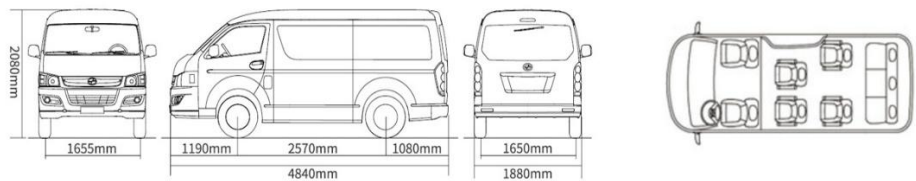

STARMAC MPV Series

THE NEW SPACE

an enjoyable journey awaits you.

Explore the STARMAC MPV MX. Regardless of the location, distance, or event, the MPV MX offers versatility and practicality to meet your requirements, featuring a luxurious and spacious interior that can hold up to 9 passengers along with their luggage.

interior space

The New Comfort

Enjoy a relaxing experience with standard Captain Seats in the second and third rows, designed for optimal comfort. Despite accommodating up to 9 passengers, there is ample room to effortlessly store luggage and equipment.

powertrain options

Engine	
3TZ	DK5B
Fuel	
Diesel	
Emission	
Euro 3	Euro 3/4
Displacement	
2.7L	3.0L
Maximum Power	
163hp/4600-5000rpm	150hp/3800rpm
Maximum Torque	
260N.m/2600-3600rpm	370N.m/1800-2800rpm
Transmission	
Automatic	Automatic
Manual	Manual

dimensions

warranty